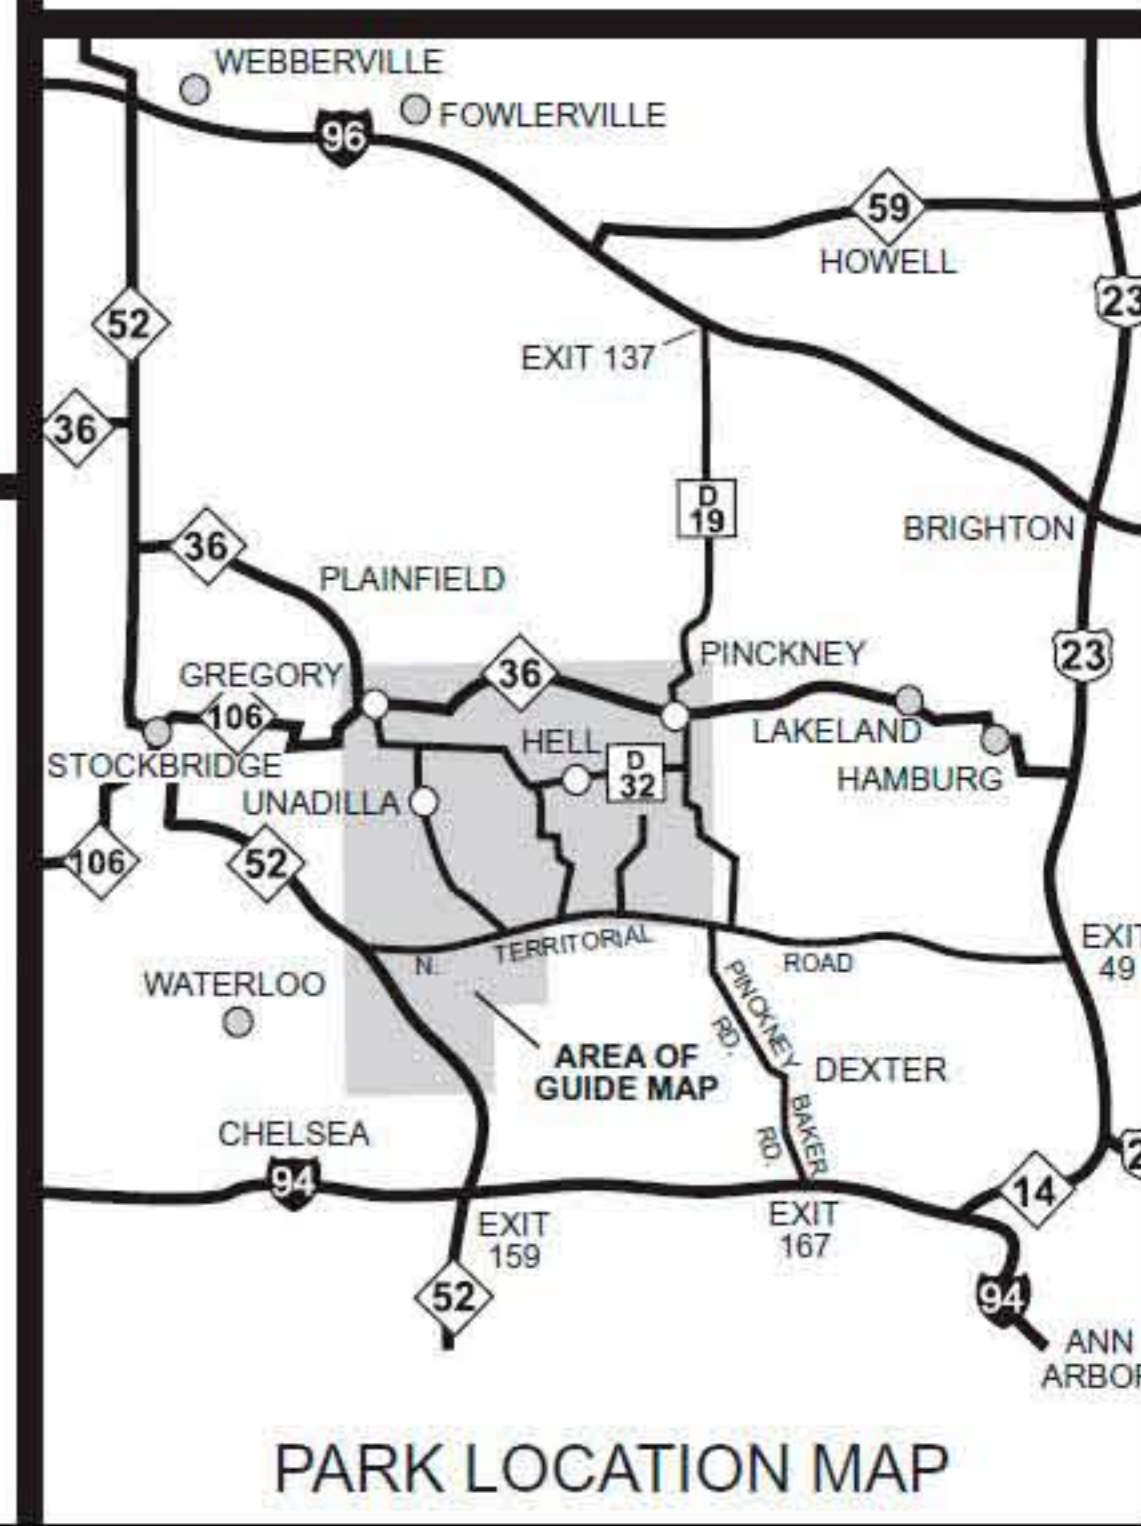

ALL COURSES

● 16.6 Miles	100 Miles: 6 PINK
● 13.1 Miles	100 K: 4 PINK
○ 5 K	50 Miles: 3 PINK
● DRIVE ROUTE	50K: 2 PINK
● 5K/Full/Half Aid	26.2 Miles: 2 BLUE
● Ultra Aid	13.1 Miles: 1 BLUE
	5M: 1 WHITE

LEGEND	
PAVED ROAD	—
GRAVEL ROAD	- - -
STATE PARK LAND	▨
HEADQUARTERS	🏠
MODERN CAMPGROUND	🏕️
GLENBROOK YURT	🏠
BEACH	🏖️
BOAT LAUNCH	🚤
HIKING/MT. BIKING TRAIL	🚶🚲
HIKING TRAIL	🚶
EQUESTRIAN TRAIL	🐎
PARKING	P
RUSTIC CAMPGROUND	🏕️
RESTROOM	🚻
PICNIC AREA	🍃
PICNIC SHELTER	🏠
PRIVATE CAMP	🏠
RIDING STABLE	🐎

PINCKNEY RECREATION AREA
8555 SILVER HILL
PINCKNEY MI 48169
Phone: (734) 426-4913