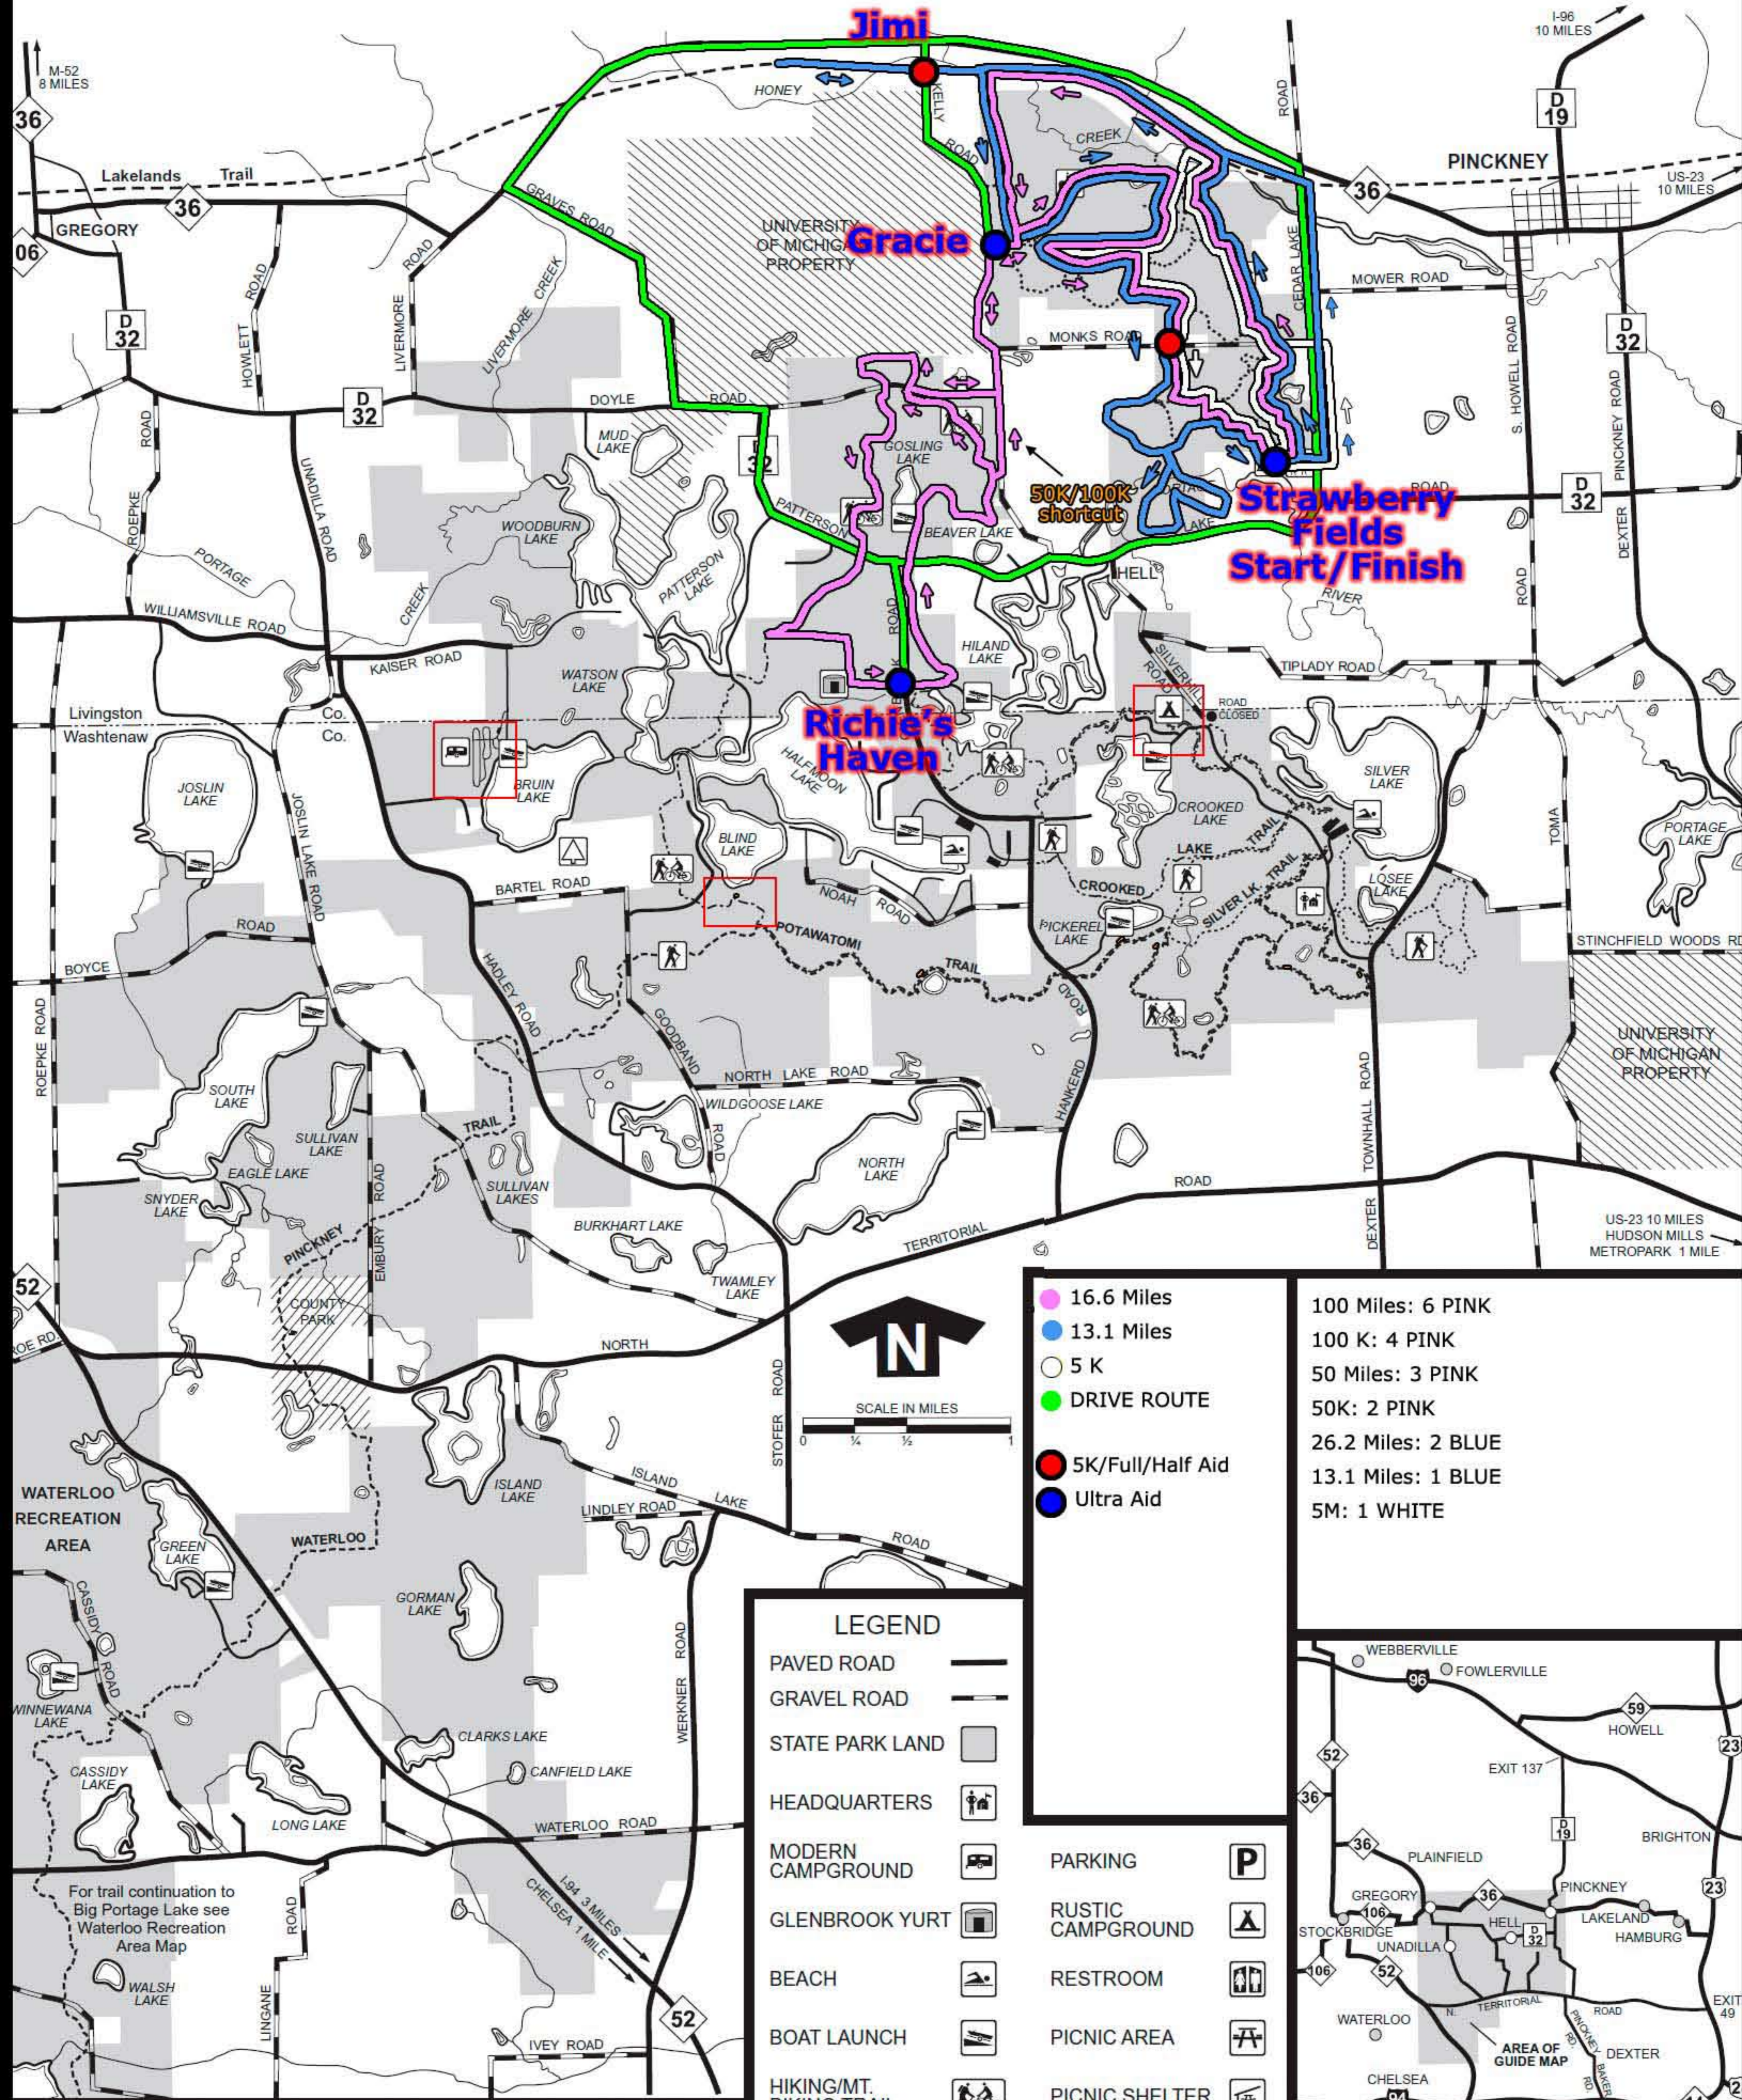

ALL COURSES

● 16.6 Miles	100 Miles: 6 PINK
● 13.1 Miles	100 K: 4 PINK
○ 5 K	50 Miles: 3 PINK
● DRIVE ROUTE	50K: 2 PINK
● 5K/Full/Half Aid	26.2 Miles: 2 BLUE
● Ultra Aid	13.1 Miles: 1 BLUE
	5M: 1 WHITE

LEGEND	
PAVED ROAD	—
GRAVEL ROAD	- - -
STATE PARK LAND	▨
HEADQUARTERS	🏠
MODERN CAMPGROUND	🏕️
GLENBROOK YURT	🏠
BEACH	🏖️
BOAT LAUNCH	🚤
HIKING/MT. BIKING TRAIL	🚶🚲
HIKING TRAIL	🚶
EQUESTRIAN TRAIL	🐎
PARKING	P
RUSTIC CAMPGROUND	🏕️
RESTROOM	🚻
PICNIC AREA	🍃
PICNIC SHELTER	🏠
PRIVATE CAMP	🏠
RIDING STABLE	🐎

PINCKNEY RECREATION AREA
8555 SILVER HILL
PINCKNEY MI 48169
Phone: (734) 426-4913